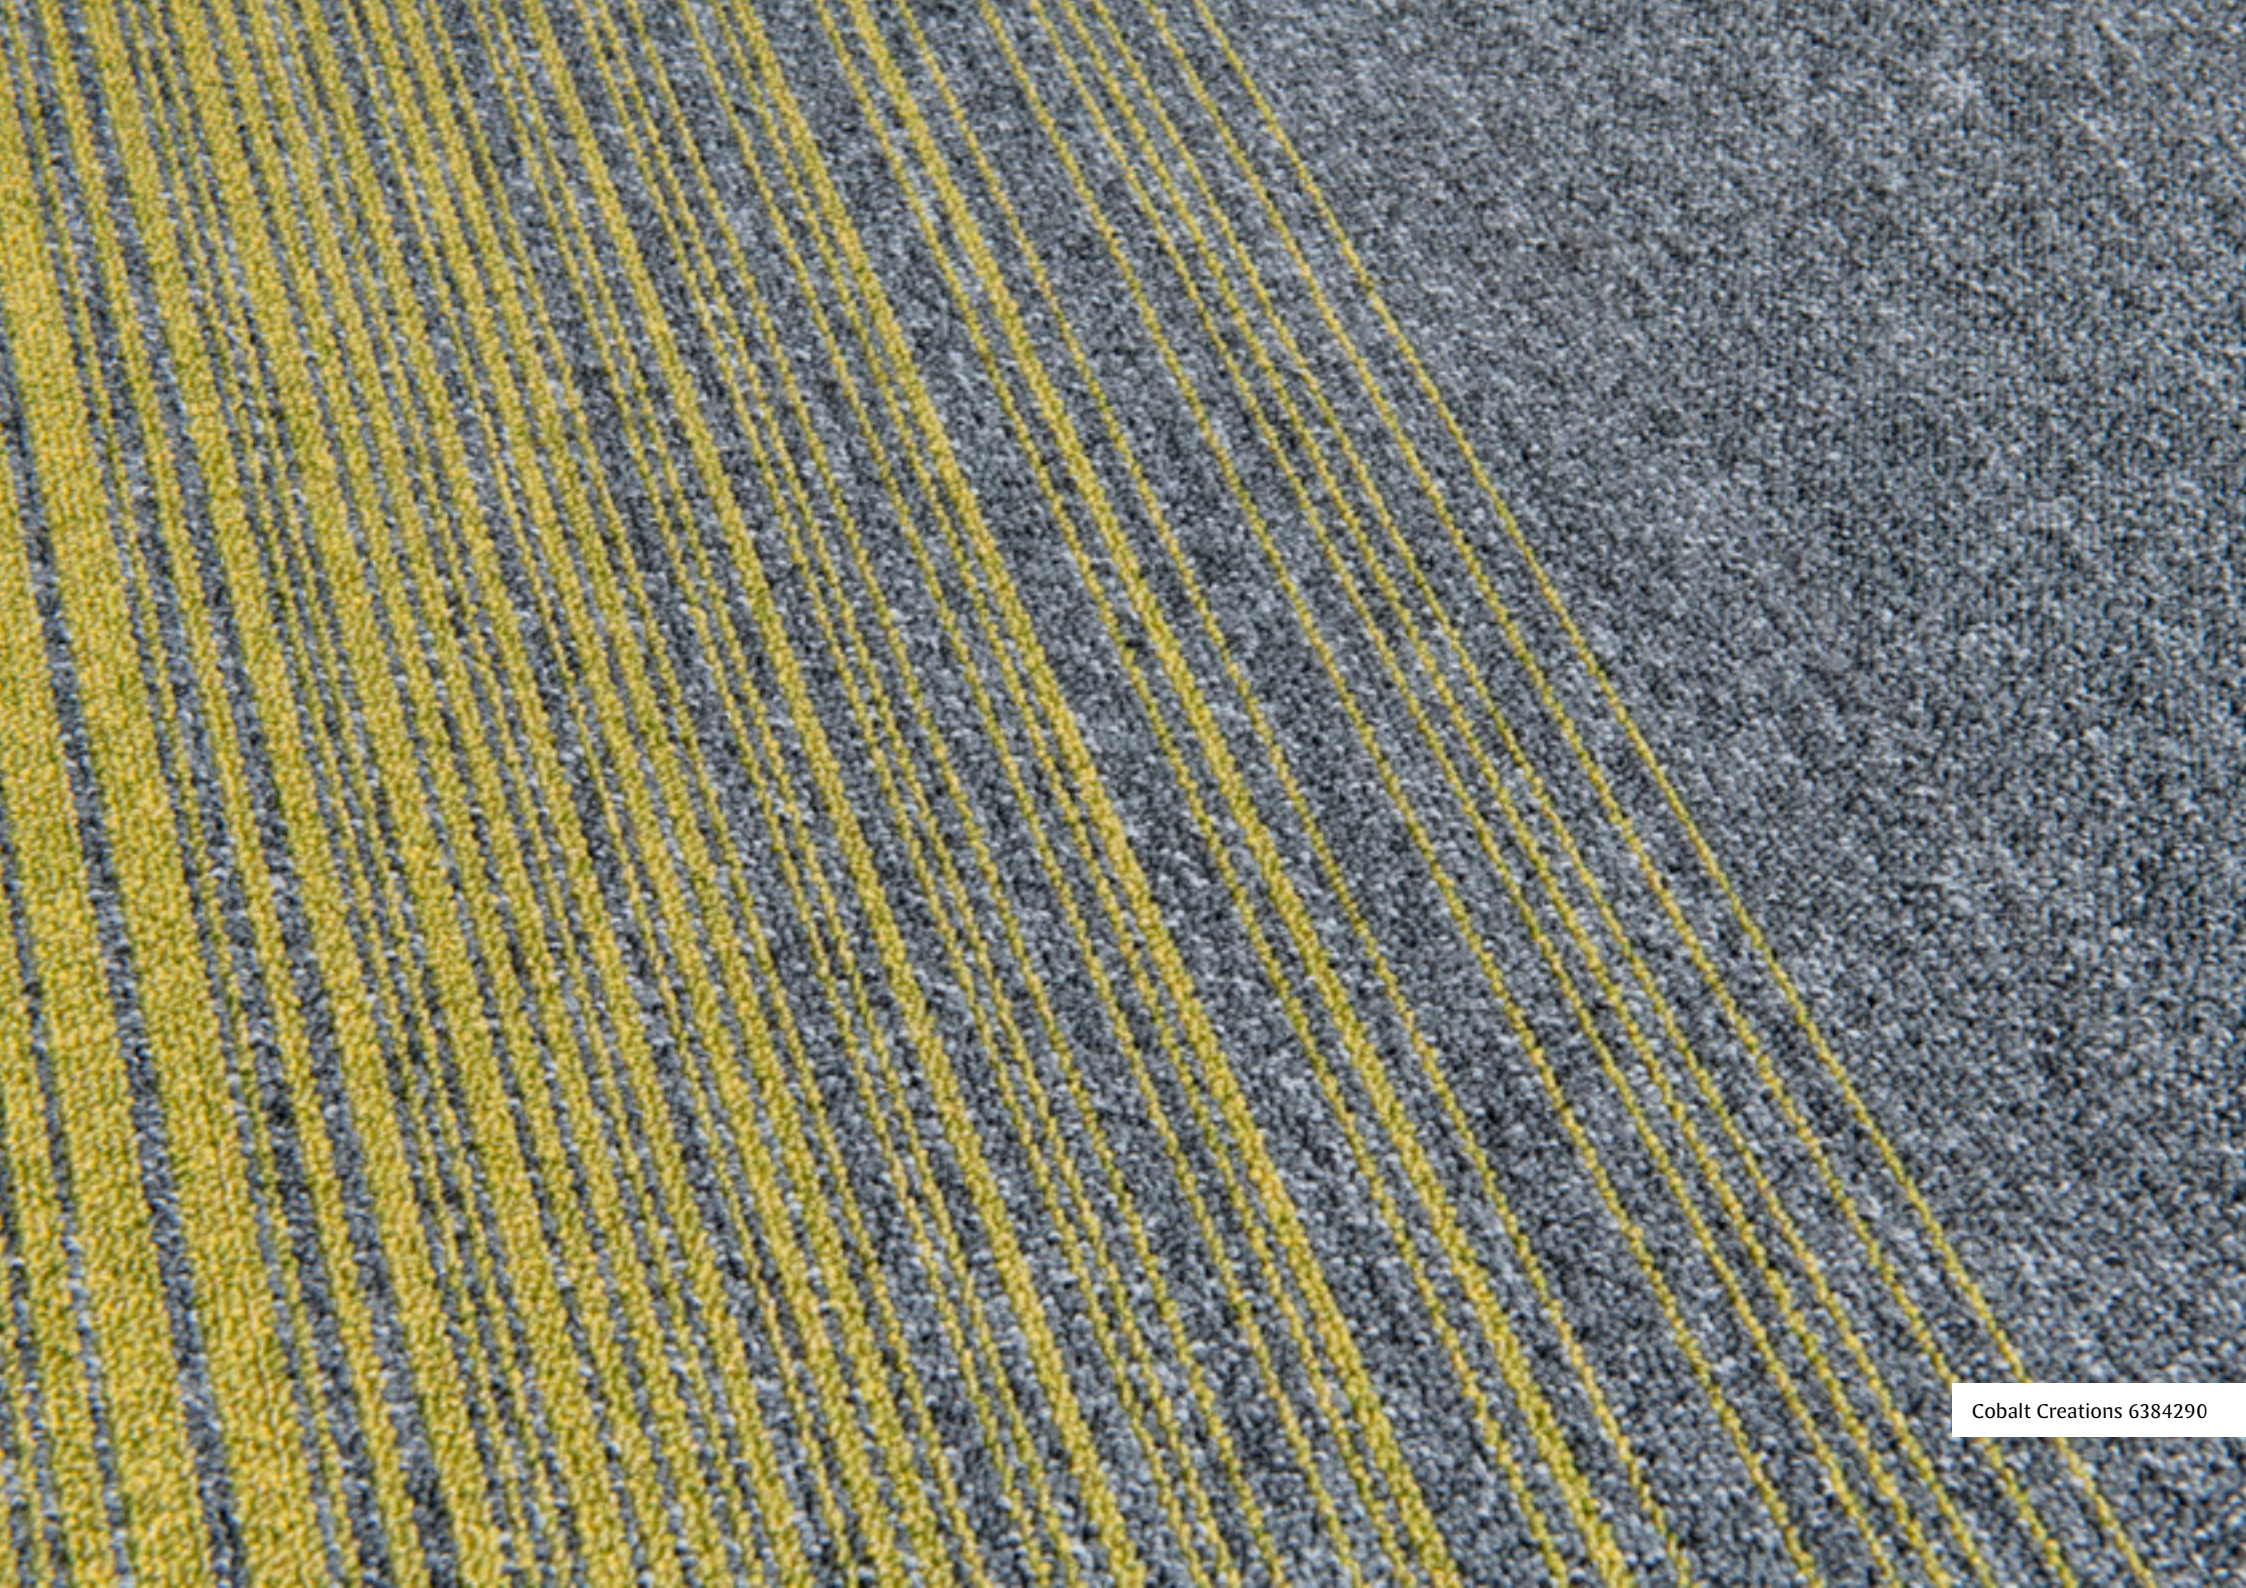

Cobalt Creations 6384290