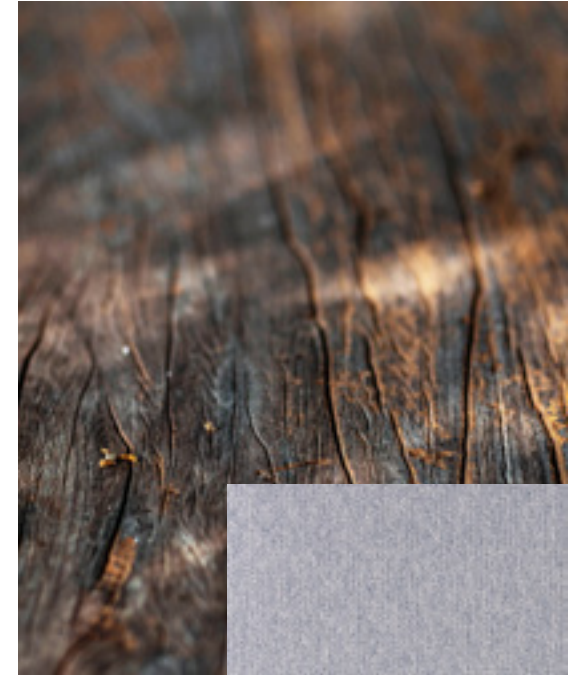

DENIM INSPIRATION

64066

Pantone
17-4021 TCX
Faded Denim

A white rectangular box containing a solid Pantone color swatch of a faded blue and a large, detailed texture of faded denim fabric.