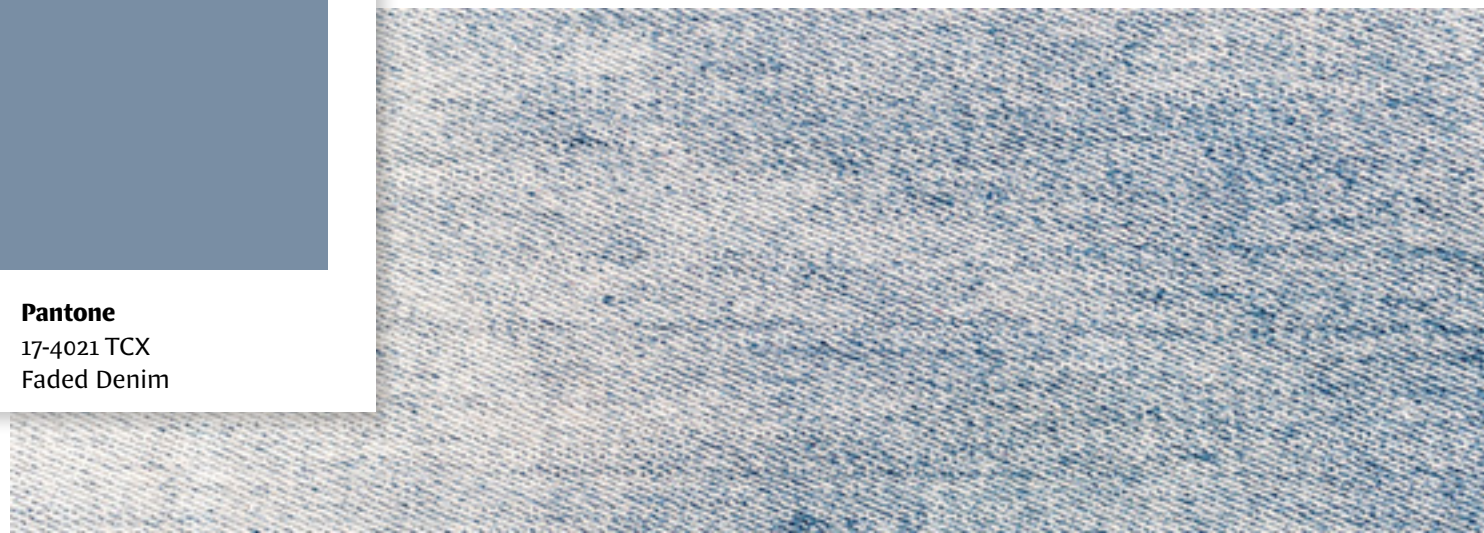

64066

Pantone
17-4021 TCX
Faded Denim

A white rectangular box containing a solid Pantone color swatch of a faded blue and a large, detailed texture of faded denim fabric.

64061

COBALT SDN

64096

LRV 3,9

64083