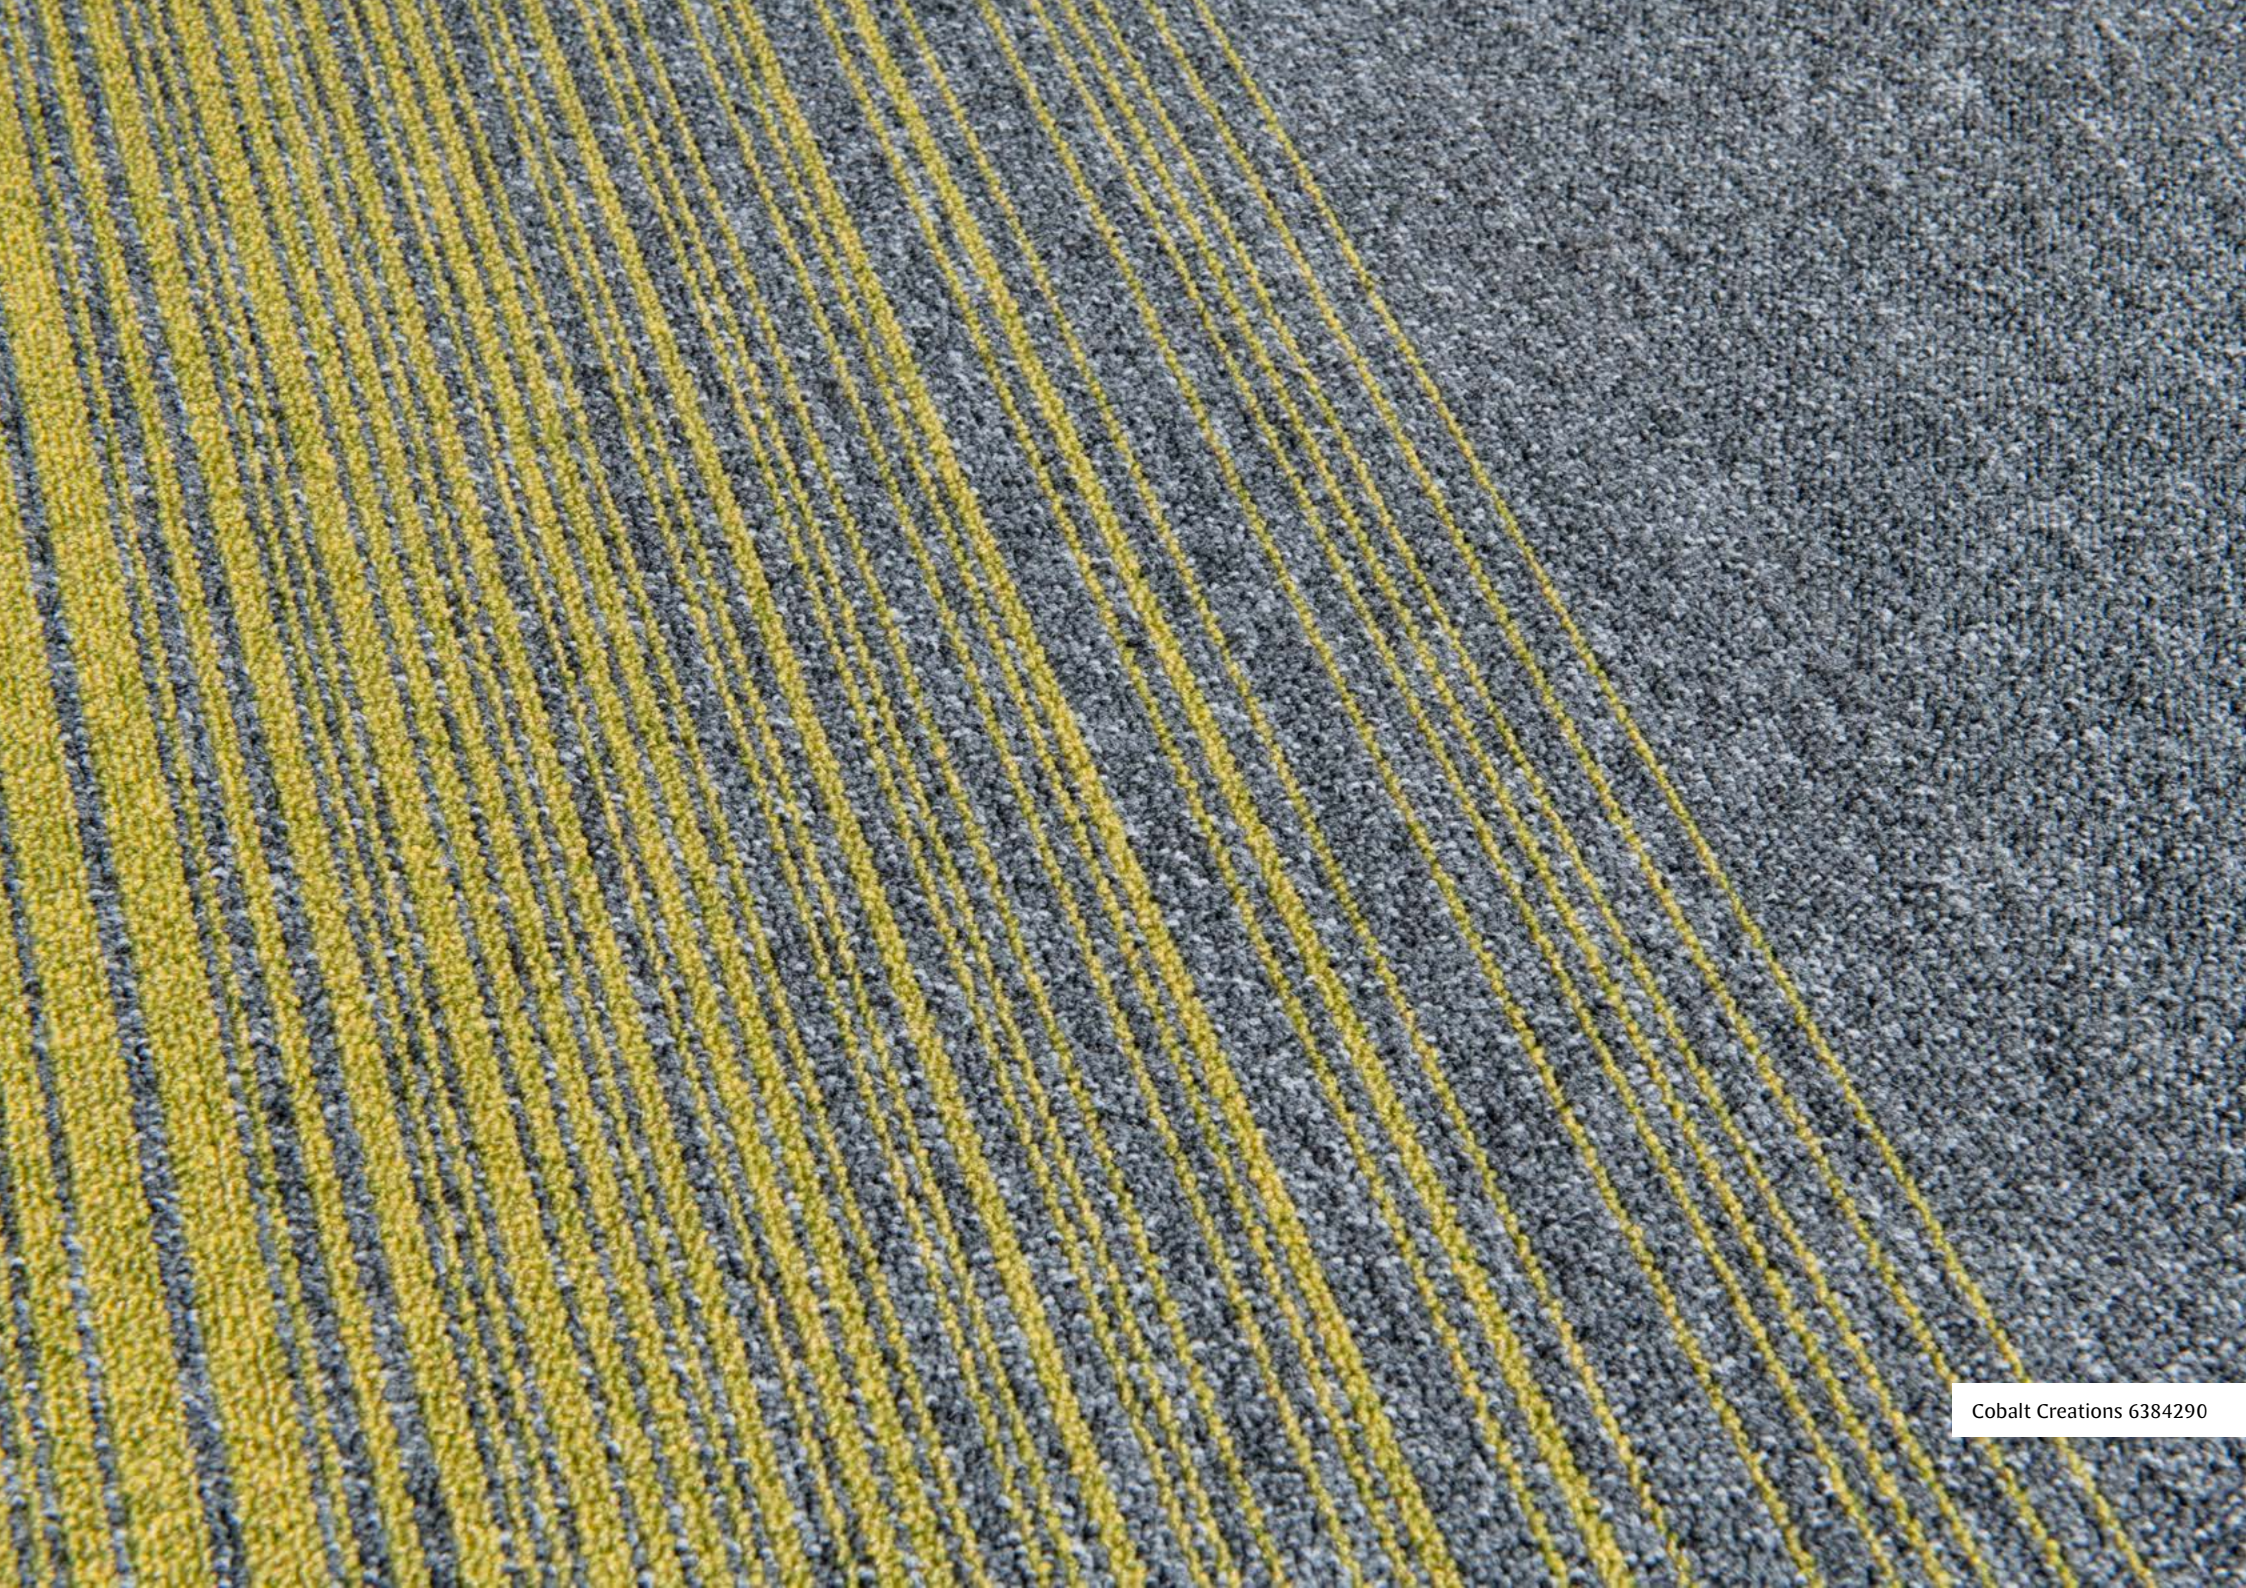

Cobalt Creations 6384290